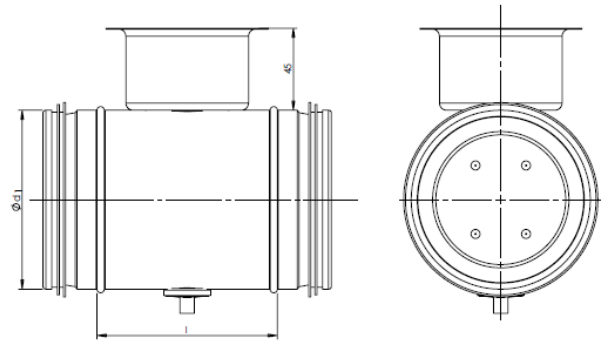

Shut-off damper SKN

Description

Damper for regulating and shut-off with an EPDM rubber seal which seals against the inside of the damper when closed. The circular blade is manually adjustable 0–90°. Metal handle. Equipped with gaskets. Polyamide bushings.

Dimensions

Type	Ød1 nom	l [mm]	m [kg]
SKN80	80	100	0,40
SKN100	100	100	0,45
SKN125	125	100	0,53
SKN150	150	100	0,61
SKN160	160	100	0,65
SKN180	180	100	0,72
SKN200	200	100	0,79
SKN250	250	100	1,1
SKN315	315	100	1,5